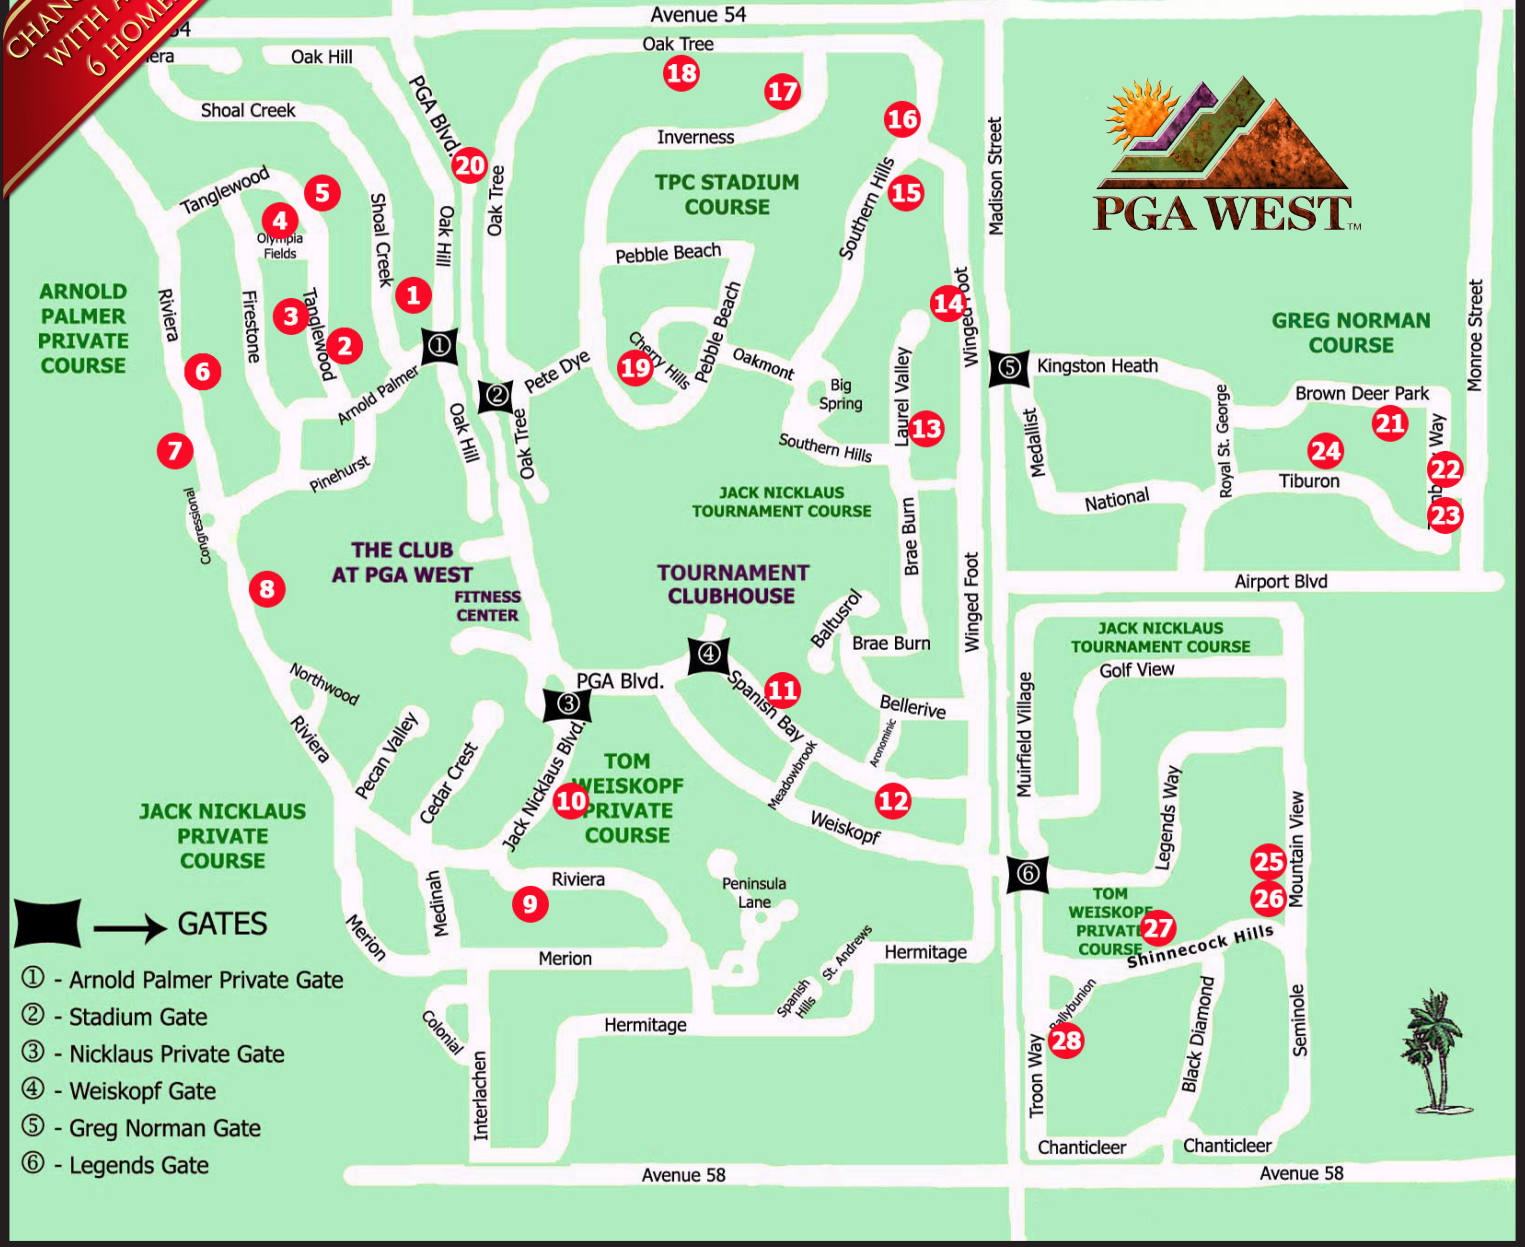

CALIFORNIA
LIFESTYLE
REALTY

Ko Jazz
102.3

CHANCE TO WIN PRIZES
WITH A MINIMUM OF
6 HOMES STAMPED

1. **GATES**
- ① - Arnold Palmer Private Gate
  - ② - Stadium Gate
  - ③ - Nicklaus Private Gate
  - ④ - Weiskopf Gate
  - ⑤ - Greg Norman Gate
  - ⑥ - Legends Gate

A Special Thank You to Our Sponsors:

** Winners will be notified on Monday, December 8th by telephone and email. **

ERNEIE'S
BAR & GRILL